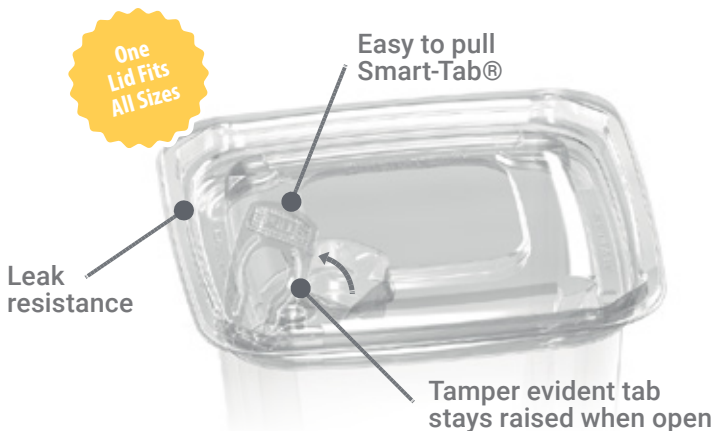

Safe, Secure & Fresh is Evident!

Tamper Evident Containers

Keep Food Safe and Secure

Smart-Tab® innovative pull tab works just like a soda can tab, but the lid is resealable again and again.

- Smart-Tab® pull-tab stays raised when open
- Eliminates tear strips and the need for shrink bands
- Innovative pull-tab and secure lid makes it easy to open and reseal
- Leak resistant design locks in freshness

Lid option available to close and seal at store level

Smart-Tab® Containers Tamper evident

ITEM#	DESCRIPTION	CASE PACK	MATERIAL	PRODUCT DIMENSIONS	CASE DIMENSIONS	CASE WEIGHT	UCC/SCC
ASQ508	8 oz. Smart-Tab® Deli Container Tub Clear	500	PET	4.82 x 4.82 x 2.16	25.20 x 10.70 x 15.00	13.20	10055316517770
ASQ512	12 oz. Smart-Tab® Deli Container Tub Clear	500	PET	4.82 x 4.82 x 2.75	25.20 x 10.70 x 15.00	14.28	10055316517787
ASQ516	16 oz. Smart-Tab® Deli Container Tub Clear	500	PET	4.82 x 4.82 x 3.50	25.20 x 10.70 x 16.80	17.62	10055316517435
ASQ524	24 oz. Smart-Tab® Deli Container Tub Clear	500	PET	4.82 x 4.82 x 4.00	25.20 x 10.70 x 16.80	25.19	10055316517619
ASQ532	32 oz. Smart-Tab® Deli Container Tub Clear	500	PET	4.82 x 4.82 x 4.25	25.20 x 10.70 x 18.30	29.05	10055316517817
ASQ751C1	51 oz. Smart-Tab® Container Combo Clear	144	PET	6.75 x 6.75 x 3.75	22.10 x 15.70 x 19.00	21.11	10055316521869
ASQ765C1	65 oz. Smart-Tab® Container Combo Clear	144	PET	6.75 x 6.75 x 4.75	22.10 x 15.70 x 19.00	22.30	10055316521876
ASQ5STL	Smart-Tab® Lid Tab Closed Clear	500	PET	5.34 x 5.34 x 0.50	23.30 x 18.90 x 9.80	11.08	10055316517442
ASQ5STLO	Smart-Tab® Lid Tab Open Clear	510	PET	5.34 x 5.34 x 0.50	23.30 x 18.90 x 9.80	10.73	10055316518777

One Lid Fits All Sizes

BreakAway™ containers are available in a variety of shapes and sizes. They feature a unique closure, that indicates if the container has been opened or tampered with.

- Unique, patented closure prevents tampering
 - No shrink bands required
 - No Tear strip to discard