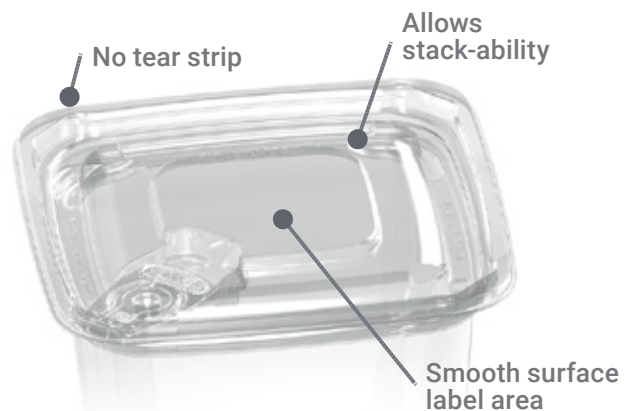

Safe, Secure & Fresh is Evident!

Tamper Evident Containers

Keep Food Safe and Secure

Smart-Tab® innovative pull tab works just like a soda can tab, but the lid is resealable again and again.

- Smart-Tab® pull-tab stays raised when open
- Eliminates tear strips and the need for shrink bands
- Innovative pull-tab and secure lid makes it easy to open and reseal
- Leak resistant design locks in freshness

Lid option available to close and seal at store level

Smart-Tab® Containers Tamper evident

ITEM#	DESCRIPTION	CASE PACK	MATERIAL	PRODUCT DIMENSIONS	CASE DIMENSIONS	CASE WEIGHT	UCC/SCC
ASQ508	8 oz. Smart-Tab® Deli Container Tub Clear	500	PET	4.82 x 4.82 x 2.16	25.20 x 10.70 x 15.00	13.20	10055316517770
ASQ512	12 oz. Smart-Tab® Deli Container Tub Clear	500	PET	4.82 x 4.82 x 2.75	25.20 x 10.70 x 15.00	14.28	10055316517787
ASQ516	16 oz. Smart-Tab® Deli Container Tub Clear	500	PET	4.82 x 4.82 x 3.50	25.20 x 10.70 x 16.80	17.62	10055316517435
ASQ524	24 oz. Smart-Tab® Deli Container Tub Clear	500	PET	4.82 x 4.82 x 4.00	25.20 x 10.70 x 16.80	25.19	10055316517619
ASQ532	32 oz. Smart-Tab® Deli Container Tub Clear	500	PET	4.82 x 4.82 x 4.25	25.20 x 10.70 x 18.30	29.05	10055316517817
ASQ751C1	51 oz. Smart-Tab® Container Combo Clear	144	PET	6.75 x 6.75 x 3.75	22.10 x 15.70 x 19.00	21.11	10055316521869
ASQ765C1	65 oz. Smart-Tab® Container Combo Clear	144	PET	6.75 x 6.75 x 4.75	22.10 x 15.70 x 19.00	22.30	10055316521876
ASQ5STL	Smart-Tab® Lid Tab Closed Clear	500	PET	5.34 x 5.34 x 0.50	23.30 x 18.90 x 9.80	11.08	10055316517442
ASQ5STLO	Smart-Tab® Lid Tab Open Clear	510	PET	5.34 x 5.34 x 0.50	23.30 x 18.90 x 9.80	10.73	10055316518777

One Lid Fits All Sizes

BreakAway™ containers are available in a variety of shapes and sizes. They feature a unique closure, that indicates if the container has been opened or tampered with.

- Unique, patented closure prevents tampering
 - No shrink bands required
 - No Tear strip to discard